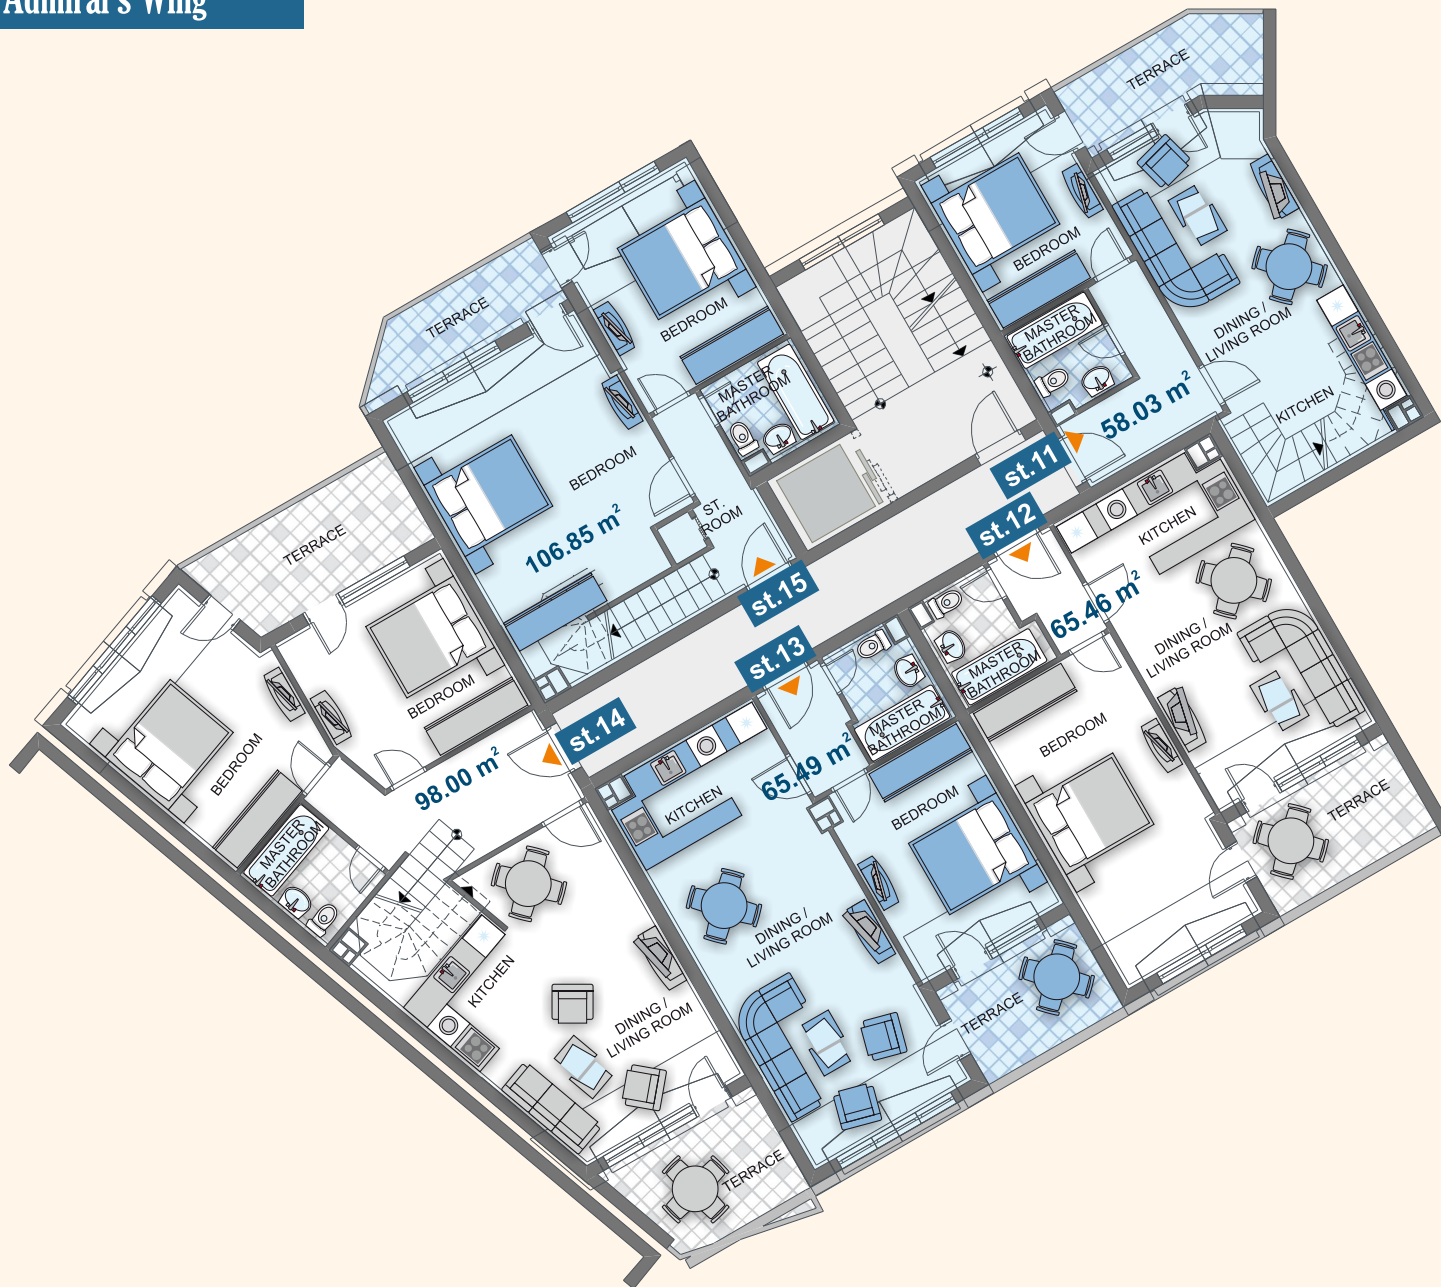

Admiral's Wing

POOL & GARDEN VIEW

entrance 10

ground floor 1

Type	Floor	Area	Terrace	Total Area
st. 1	G1	113,97	-	135,94
st. 2	G1	145,77	-	174,90

Admiral's Wing

POOL & GARDEN VIEW

entrance 10

Admiral's Wing

POOL & GARDEN VIEW / SEA VIEW

entrance 10

floor 2

Type	Floor	Area	Terrace	Total Area
ap. 1	2	58,03	-	75,27
st. 7	2	73,24	-	93,84
st. 8	2	73,34	-	96,82
ap. 2	2	101,07	-	121,70
ap. 3	2	61,79	-	75,91

Admiral's Wing

POOL & GARDEN VIEW / SEA VIEW

entrance 10

floor 3

Type	Floor	Area	Terrace	Total Area
ap. 4	3	58,03	-	72,33
st. 9	3	64,70	-	80,21
st. 10	3	64,70	-	80,18
ap. 5	3	98,00	-	120,65
ap. 6	3	61,79	-	79,92

Admiral's Wing

POOL & GARDEN VIEW / SEA VIEW

entrance 10

floor 4

Type	Floor	Area	Terrace	Total Area
st. 11 ▶	4, 5, 6	109,24	78,67	211,42
st. 12	4	65,46	-	81,91
st. 13	4	65,49	-	85,54
st. 14 ▶	4, 5, 6	146,39	62,77	233,47
st. 15 ▶	4, 5, 6	106,85	95,67	228,39