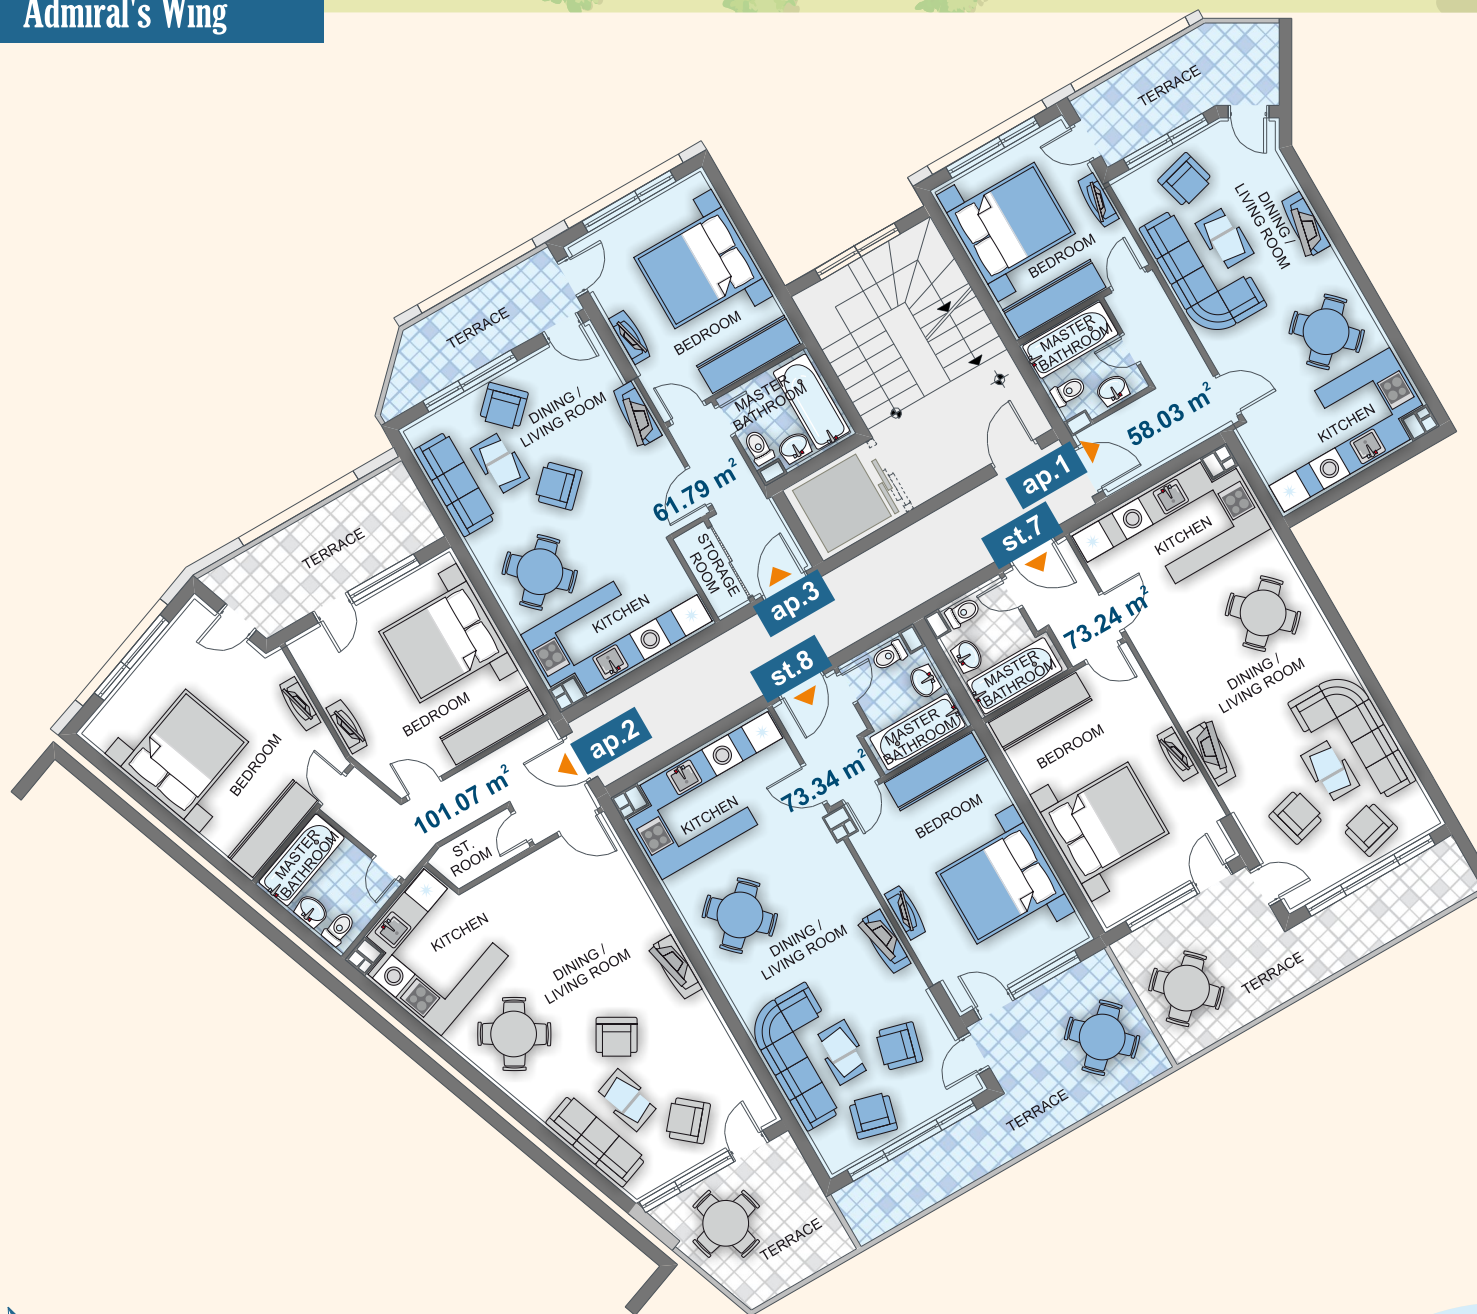

Admiral's Wing

POOL & GARDEN VIEW

entrance 10

ground floor 1

Type	Floor	Area	Terrace	Total Area
st. 1	G1	113,97	-	135,94
st. 2	G1	145,77	-	174,90

Admiral's Wing

POOL & GARDEN VIEW

entrance 10

ground floor

Type	Floor	Area	Terrace	Total Area
st. 3	G	72,60	-	90,34
st. 4	G	126,93	-	154,32

Admiral's Wing

POOL & GARDEN VIEW

entrance 10

floor 1

Type	Floor	Area	Terrace	Total Area
st. 5	1	72,60	-	91,97
st. 6	1	128,15	-	153,88

Admiral's Wing

POOL & GARDEN VIEW / SEA VIEW

entrance 10

floor 2

Type	Floor	Area	Terrace	Total Area
ap. 1	2	58,03	-	75,27
st. 7	2	73,24	-	93,84
st. 8	2	73,34	-	96,82
ap. 2	2	101,07	-	121,70
ap. 3	2	61,79	-	75,91

Admiral's Wing

POOL & GARDEN VIEW / SEA VIEW

entrance 10

floor 3

Type	Floor	Area	Terrace	Total Area
ap. 4	3	58,03	-	72,33
st. 9	3	64,70	-	80,21
st. 10	3	64,70	-	80,18
ap. 5	3	98,00	-	120,65
ap. 6	3	61,79	-	79,92