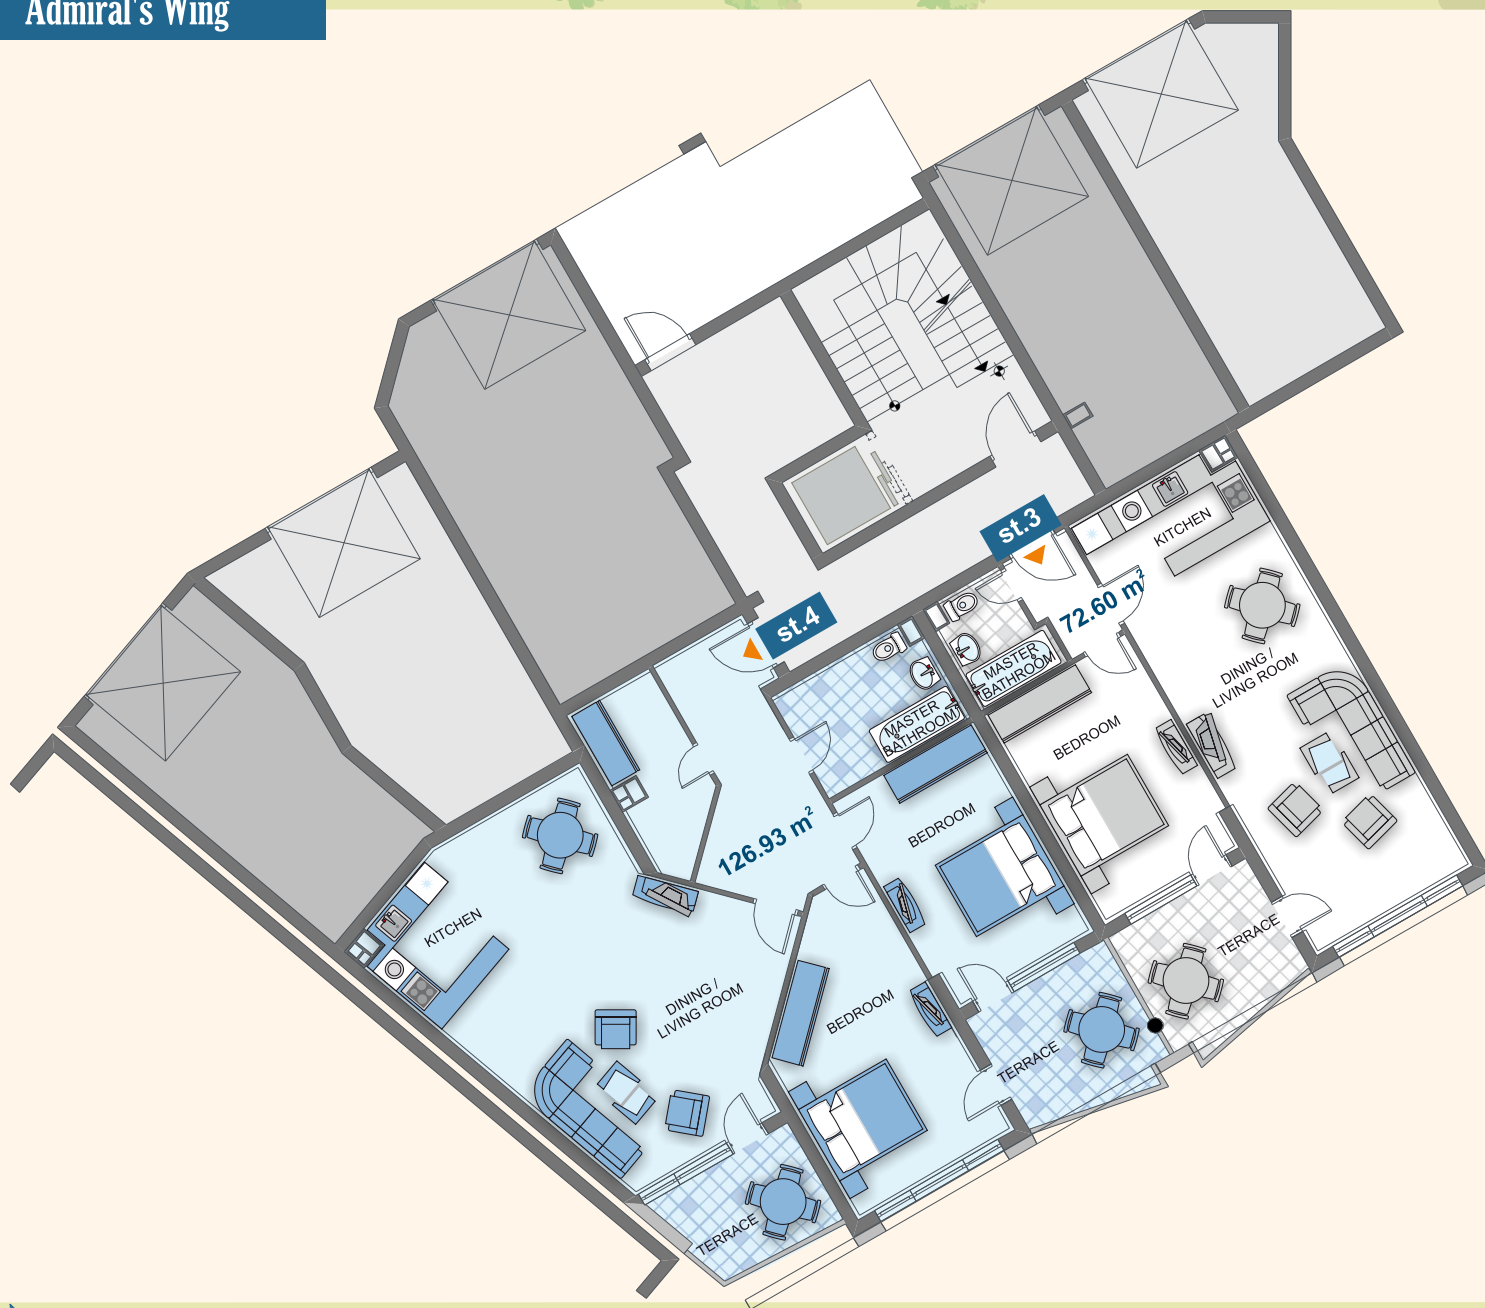

Admiral's Wing

POOL & GARDEN VIEW

entrance 10

ground floor 1

Type	Floor	Area	Terrace	Total Area
st. 1	G1	113,97	-	135,94
st. 2	G1	145,77	-	174,90

Admiral's Wing

POOL & GARDEN VIEW

entrance 10

ground floor

Type	Floor	Area	Terrace	Total Area
st. 3	G	72,60	-	90,34
st. 4	G	126,93	-	154,32

Admiral's Wing

POOL & GARDEN VIEW

entrance 10

floor 1

Type	Floor	Area	Terrace	Total Area
st. 5	1	72,60	-	91,97
st. 6	1	128,15	-	153,88

Admiral's Wing

POOL & GARDEN VIEW / SEA VIEW

entrance 10

floor 2

Type	Floor	Area	Terrace	Total Area
ap. 1	2	58,03	-	75,27
st. 7	2	73,24	-	93,84
st. 8	2	73,34	-	96,82
ap. 2	2	101,07	-	121,70
ap. 3	2	61,79	-	75,91

Admiral's Wing

POOL & GARDEN VIEW / SEA VIEW

entrance 10

floor 5

Type	Floor	Area	Terrace	Total Area
◀ st. 11 ▶	5, 6			
◀ st. 15 ▶	5, 6			
◀ st. 14 ▶	5, 6			

Admiral's Wing

POOL & GARDEN VIEW / SEA VIEW

entrance 10