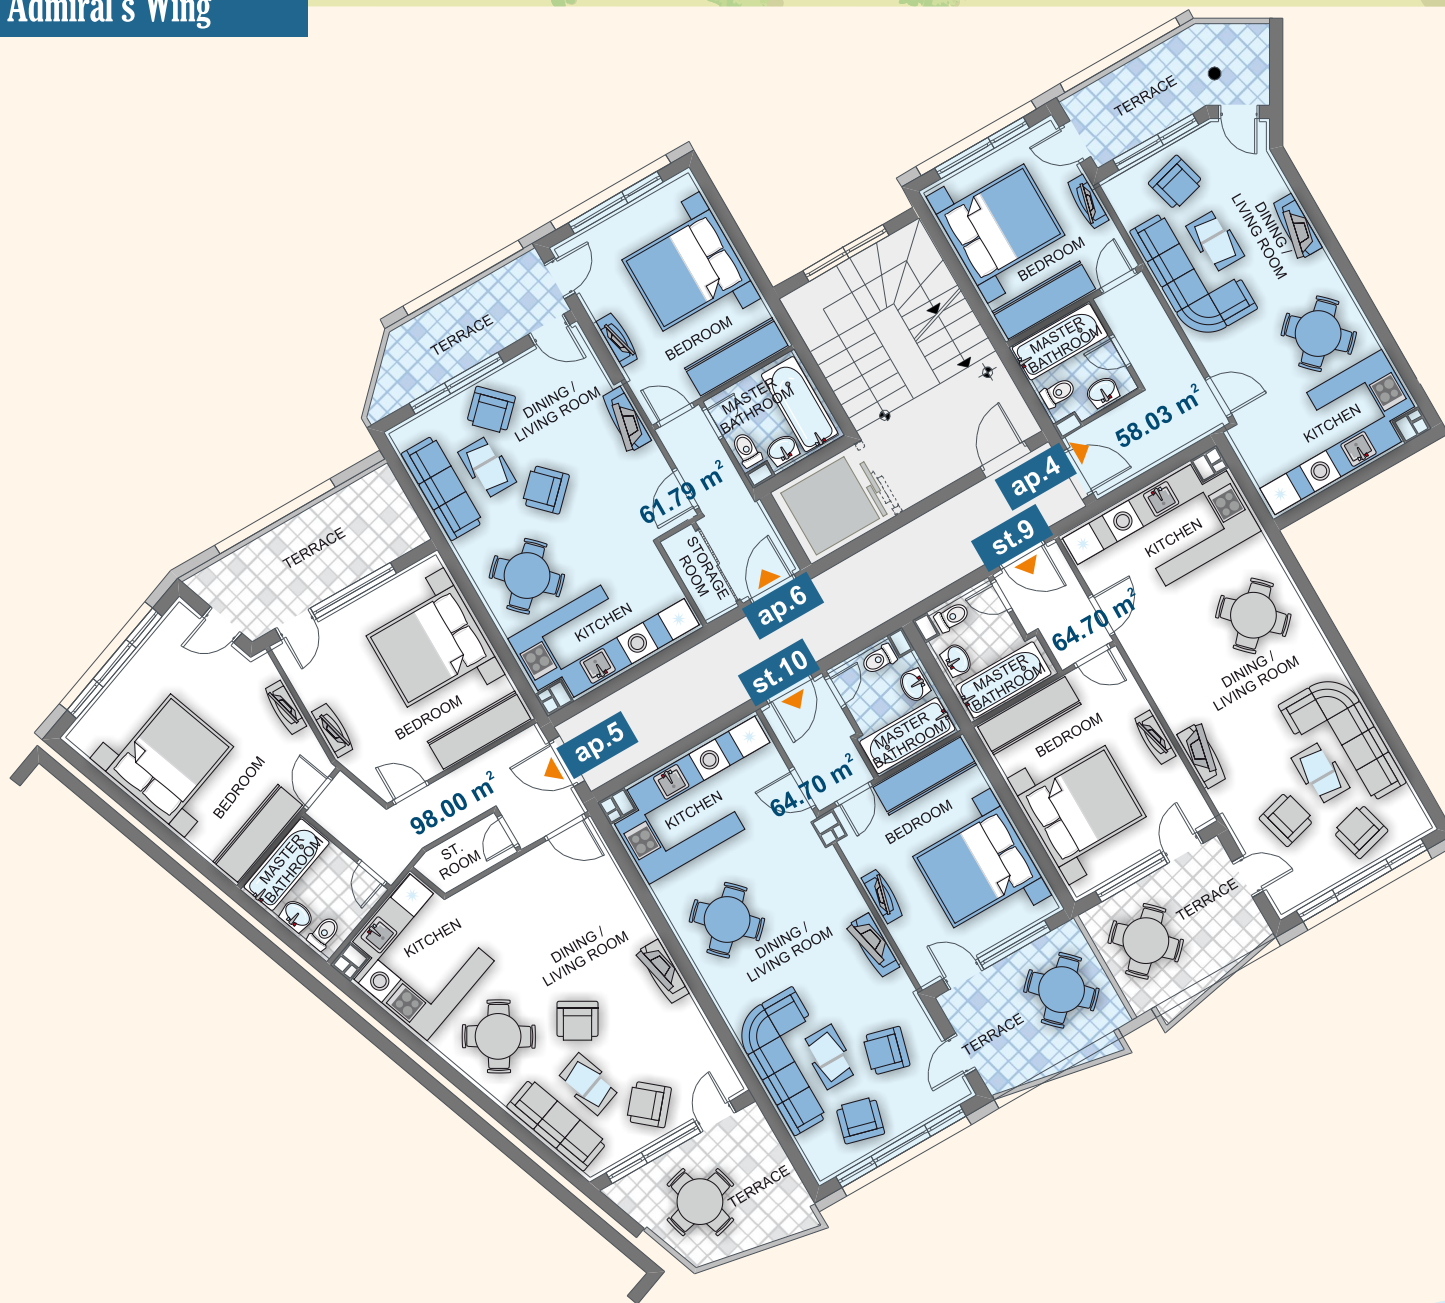

Admiral's Wing

POOL & GARDEN VIEW

entrance 10

ground floor 1

Type	Floor	Area	Terrace	Total Area
st. 1	G1	113,97	-	135,94
st. 2	G1	145,77	-	174,90

Admiral's Wing

POOL & GARDEN VIEW

entrance 10

ground floor

Type	Floor	Area	Terrace	Total Area
st. 3	G	72,60	-	90,34
st. 4	G	126,93	-	154,32

Admiral's Wing

POOL & GARDEN VIEW

entrance 10

floor 1

Type	Floor	Area	Terrace	Total Area
st. 5	1	72,60	-	91,97
st. 6	1	128,15	-	153,88

Admiral's Wing

POOL & GARDEN VIEW / SEA VIEW

entrance 10

floor 2

Type	Floor	Area	Terrace	Total Area
ap. 1	2	58,03	-	75,27
st. 7	2	73,24	-	93,84
st. 8	2	73,34	-	96,82
ap. 2	2	101,07	-	121,70
ap. 3	2	61,79	-	75,91

Admiral's Wing

POOL & GARDEN VIEW / SEA VIEW

entrance 10

floor 3

Type	Floor	Area	Terrace	Total Area
ap. 4	3	58,03	-	72,33
st. 9	3	64,70	-	80,21
st. 10	3	64,70	-	80,18
ap. 5	3	98,00	-	120,65
ap. 6	3	61,79	-	79,92