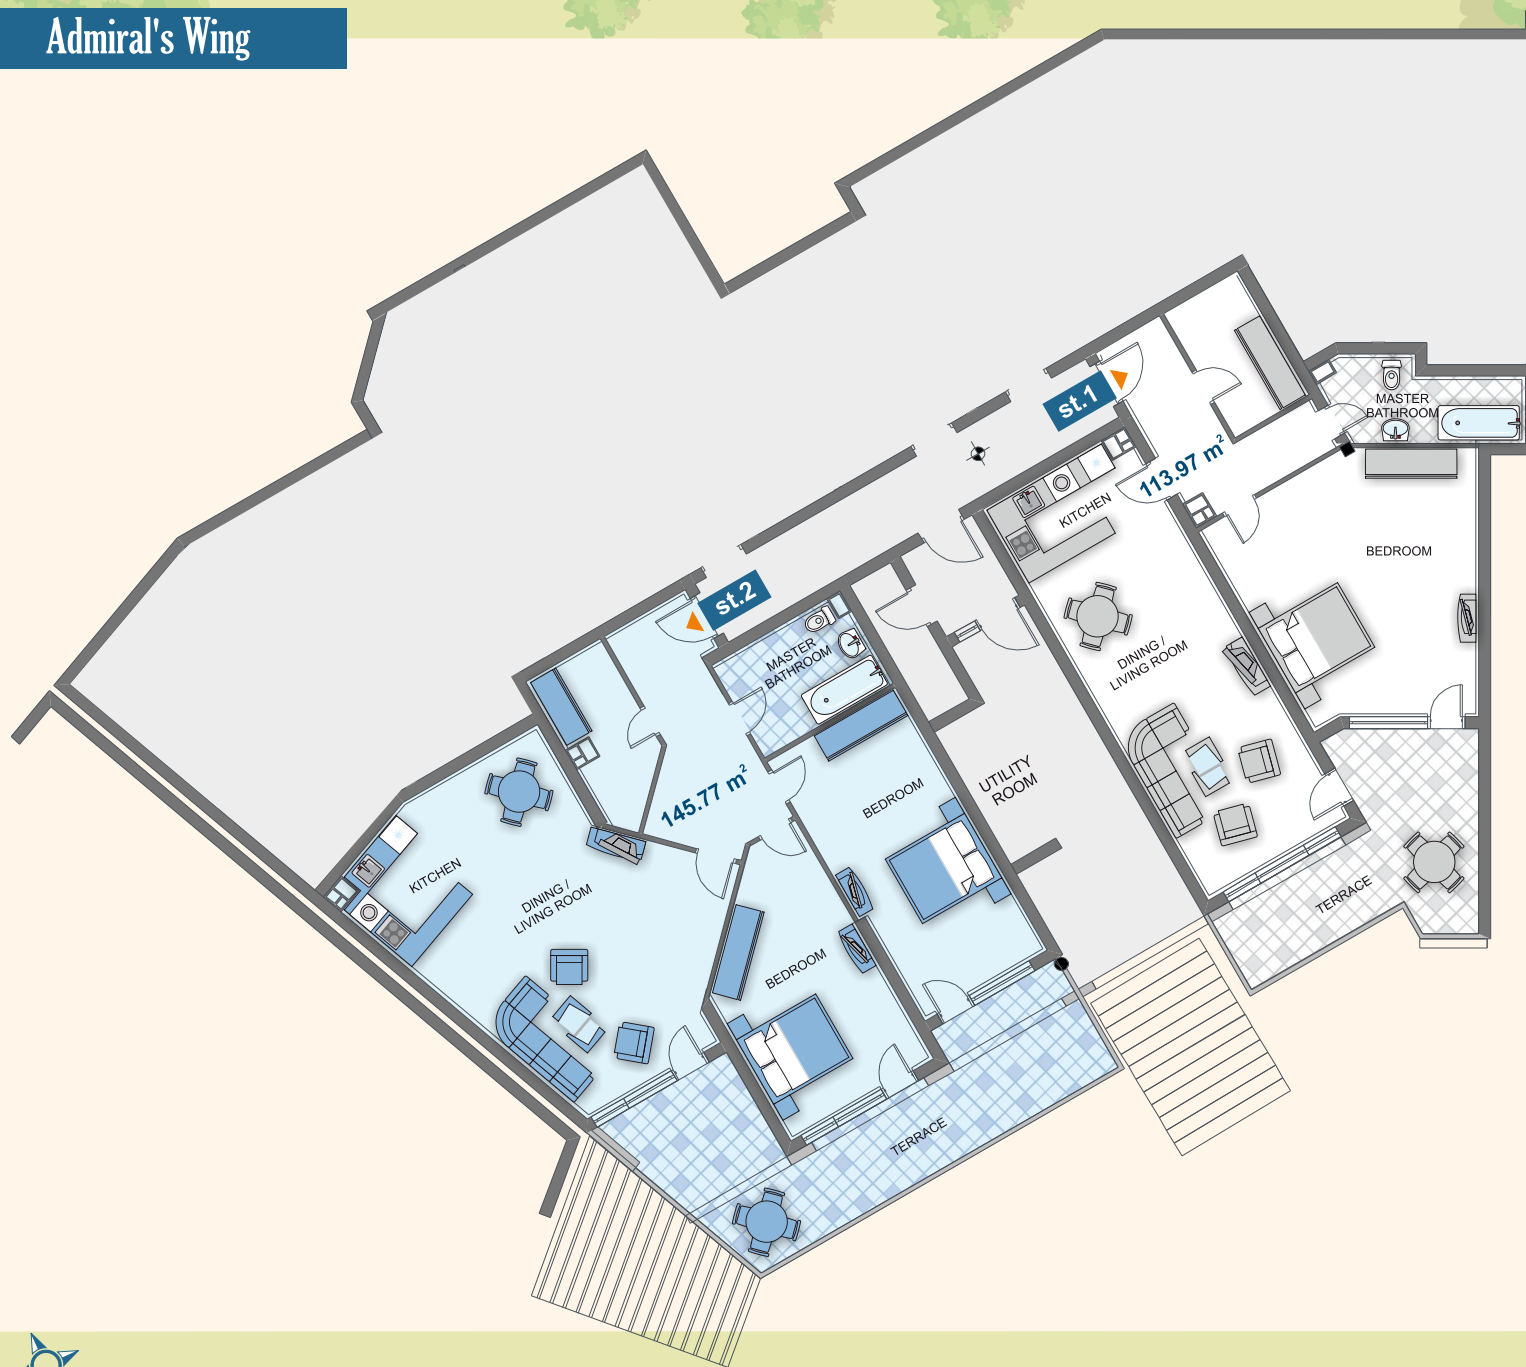

Admiral's Wing

POOL & GARDEN VIEW

entrance 10

ground floor 1

Type	Floor	Area	Terrace	Total Area
st. 1	G1	113,97	-	135,94
st. 2	G1	145,77	-	174,90

Admiral's Wing

POOL & GARDEN VIEW

entrance 10

ground floor

Type	Floor	Area	Terrace	Total Area
st. 3	G	72,60	-	90,34
st. 4	G	126,93	-	154,32

Admiral's Wing

POOL & GARDEN VIEW

entrance 10

floor 1

Type	Floor	Area	Terrace	Total Area
st. 5	1	72,60	-	91,97
st. 6	1	128,15	-	153,88

Admiral's Wing

POOL & GARDEN VIEW / SEA VIEW

entrance 10

floor 2

Type	Floor	Area	Terrace	Total Area
ap. 1	2	58,03	-	75,27
st. 7	2	73,24	-	93,84
st. 8	2	73,34	-	96,82
ap. 2	2	101,07	-	121,70
ap. 3	2	61,79	-	75,91

Admiral's Wing

POOL & GARDEN VIEW / SEA VIEW

entrance 10

floor 3

Type	Floor	Area	Terrace	Total Area
ap. 4	3	58,03	-	72,33
st. 9	3	64,70	-	80,21
st. 10	3	64,70	-	80,18
ap. 5	3	98,00	-	120,65
ap. 6	3	61,79	-	79,92