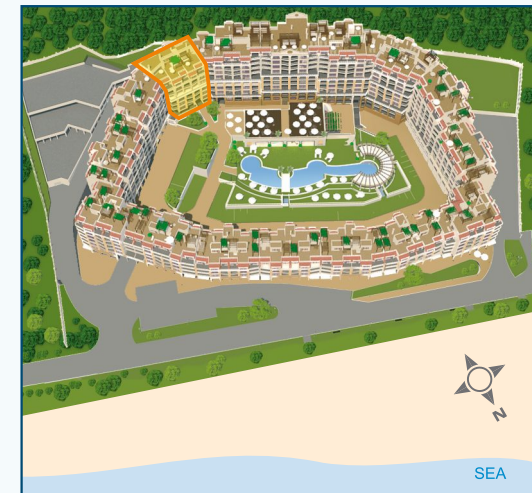

Admiral's Wing

POOL & GARDEN VIEW

entrance 10

ground floor 1

Type	Floor	Area	Terrace	Total Area
st. 1	G1	113,97	-	135,94
st. 2	G1	145,77	-	174,90

Admiral's Wing

POOL & GARDEN VIEW

entrance 10

Admiral's Wing

POOL & GARDEN VIEW / SEA VIEW

entrance 10

floor 4

Type	Floor	Area	Terrace	Total Area
st. 11 ▶	4, 5, 6	109,24	78,67	211,42
st. 12	4	65,46	-	81,91
st. 13	4	65,49	-	85,54
st. 14 ▶	4, 5, 6	146,39	62,77	233,47
st. 15 ▶	4, 5, 6	106,85	95,67	228,39

Admiral's Wing

POOL & GARDEN VIEW / SEA VIEW

entrance 10

floor 5

Type	Floor	Area	Terrace	Total Area
◀ st. 11 ▶	5, 6			
◀ st. 15 ▶	5, 6			
◀ st. 14 ▶	5, 6			

Admiral's Wing

POOL & GARDEN VIEW / SEA VIEW

entrance 10