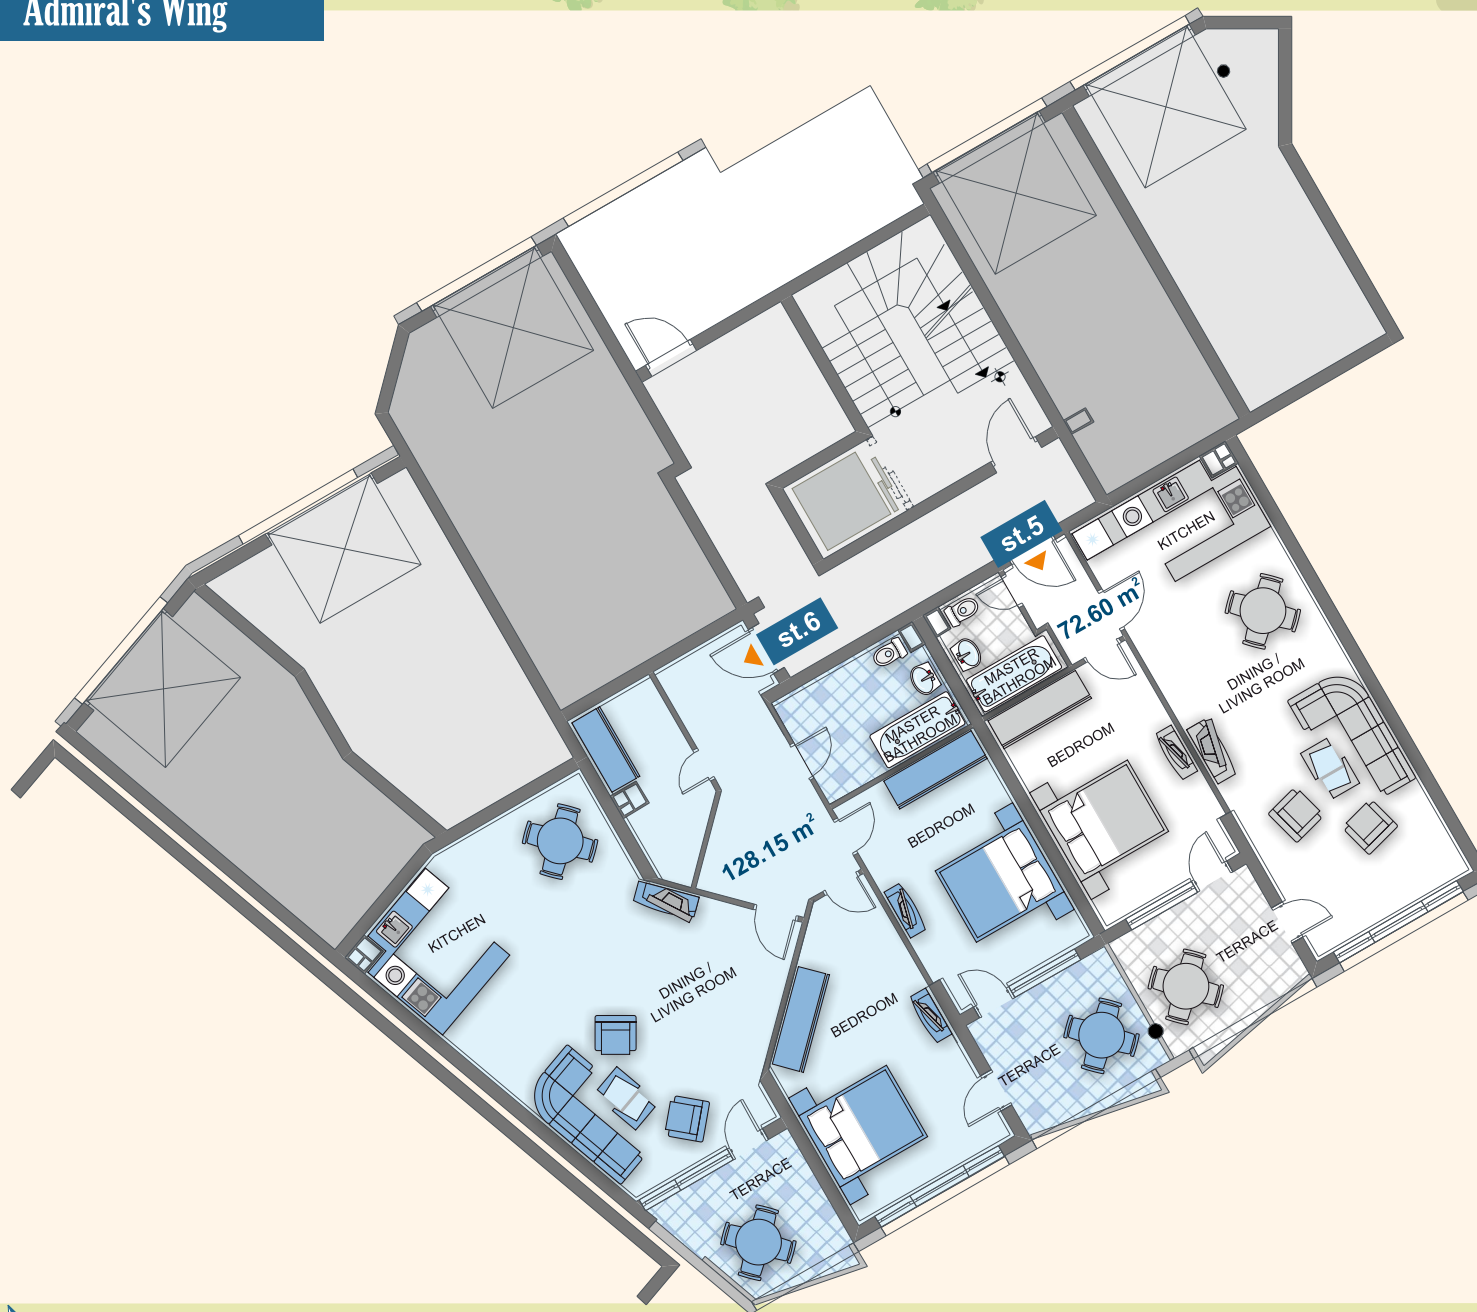

Admiral's Wing

POOL & GARDEN VIEW

entrance 10

ground floor 1

Type	Floor	Area	Terrace	Total Area
st. 1	G1	113,97	-	135,94
st. 2	G1	145,77	-	174,90

Admiral's Wing

POOL & GARDEN VIEW

entrance 10

ground floor

Type	Floor	Area	Terrace	Total Area
st. 3	G	72,60	-	90,34
st. 4	G	126,93	-	154,32

Admiral's Wing

POOL & GARDEN VIEW

entrance 10

floor 1

Type	Floor	Area	Terrace	Total Area
st. 5	1	72,60	-	91,97
st. 6	1	128,15	-	153,88

Admiral's Wing

POOL & GARDEN VIEW / SEA VIEW

entrance 10

floor 2

Type	Floor	Area	Terrace	Total Area
ap. 1	2	58,03	-	75,27
st. 7	2	73,24	-	93,84
st. 8	2	73,34	-	96,82
ap. 2	2	101,07	-	121,70
ap. 3	2	61,79	-	75,91

Admiral's Wing

POOL & GARDEN VIEW / SEA VIEW

entrance 10

floor 3

Type	Floor	Area	Terrace	Total Area
ap. 4	3	58,03	-	72,33
st. 9	3	64,70	-	80,21
st. 10	3	64,70	-	80,18
ap. 5	3	98,00	-	120,65
ap. 6	3	61,79	-	79,92